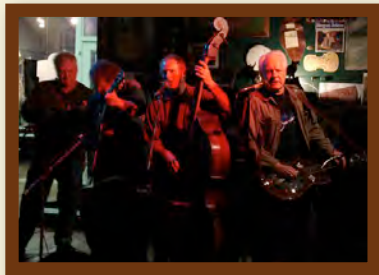

2013 BCTMA SPONSORS

Tar Landing
Company, LLC

Bob Daw

Anna & David Holland   Linda & Ross Boyer
Fran & John Moore

bctma.org