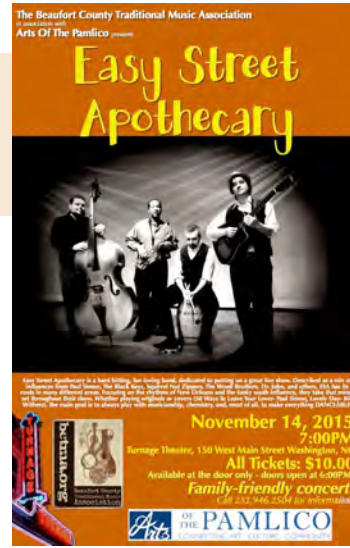

150 West Main Street, Washington, NC

NOVEMBER

★ 2015 ★

BCTMA SHOWCASE

November 24, 2:00 pm - 4:00 pm
Grace Martin Harwell Senior Center
103 W Main Street, Washington, NC

BCTMA VARIETY SHOW

Friday, November 6
7:00 pm - 9:00 pm
Free Admission

This month's variety show features Reid Courson, Bob Daw, Duane Harris, and The Flatland Zingers.

BCTMA JAMS

Thursday Evenings & Saturday Mornings
Check bctma.org events calendar for details.

Presented in partnership with Arts of the Pamlico

EASY STREET APOTHECARY

Saturday, November 14
Turnage Theater Main Stage
7:00 pm - 9:00 pm
$10.00 General Admission

This hard-hitting, fun-loving band is dedicated to putting on a great live show.

www.esaband.com

MEMBERSHIP DRIVE

2016

Now is the time to become a member of BCTMA for 2016. Annual dues are $24.00.

Visit bctma.org for membership form and additional details.

SPONSORS

To learn more about these events or to become a BCTMA Member or Sponsor, send us an email at BCTMA@YMAIL.COM.

Tar Landing Co., LLC
Anna & David Holland
Suzie Clark & John Davis
Fran & John Moore
Mike Gregory
Inner Banks Artisans' Center
Linda & Ross Boyer
Bill Fiske

Bob Daw
Diane Lee
Ellie & David Warren
Tranters Creek Resort
Marie & Mike Brown
Carol & Bill Mann
Joyce & Jay Costello
Jim Williams
Lance Perry

Doris Schneider & Jim Coke
Maryanne & George Brannon
Joyce & Gene Huguelet
Marilyn & Jon Larson
Jane & Freddy Sugg
Leta & John Thompson
Bonnie & Michael Benetato
Camp Ground on Blounts Creek

Jim Bladel
Greenville Guitars
Atlantic Enterprises
Lithographix
Miss Bea Charters

BCTMA.ORG

YOUTUBE.COM/BCTMAUAC