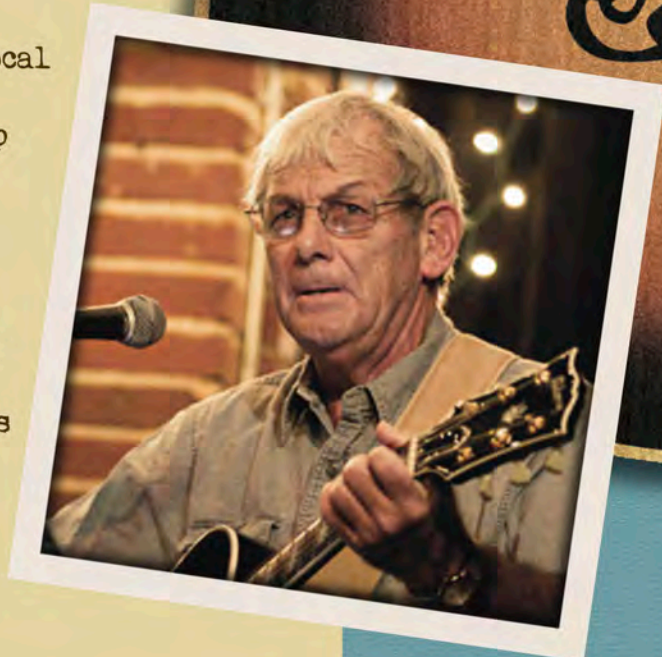

TAR LANDING JAM FALL 2011

$10 Donation **October 15**
with more gladly accepted

The Tar Landing Jam will be an afternoon and evening of Fun, Food, and Music hosted by the BCTMA. This event is a community-based, family-friendly event with food provided by Bobbie Jo's.

304 Tar Landing Drive, Bath, NC
(15 miles east of Washington, off Creek Road)

2:00 BCTMA Community Jam
Musicians of all skill levels are invited to come join the BCTMA for an open acoustic jam.

4:30 Open Mic Variety Show
Musicians may sign up for a 15 minute spot and perform on the main stage.

7:00 Roger Allen
Originally from Pungo, NC, and currently residing in Grafton, MA, Roger performs well-crafted original songs and covers classic outlaw country and country rock favorites accompanying himself on 12-string guitar.

8:00 Vail Rumley & Chris Nappi
Popular husband & wife duo from New York and Washington are performing their once-per-year local show at the Tar Landing Jam, featuring some eclectic song selections and excellent musicianship and vocals.

9:00 Jim Avett
Jim Avett, from Concord, NC, is making a special appearance (thanks to Kelly Warren) in support of his second album "Tribes". Tribes features songs written by Jim and recorded at the urging of Jim's sons, Scott and Seth of The Avett Brothers. Performing with Jim will be longtime friend, guitarist Ray Morton.